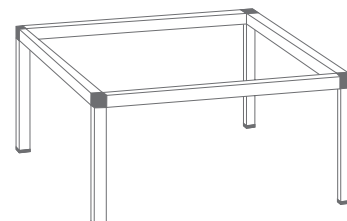

COD. V8611..SILVER COD. V8615..BLACK

Strutture in metallo

• Metal frames

Alzata modulare quadrata

• Podium, modular, square

| | | | | | | master |
|-------------|-----------|---------|---------------|----------|---|--------|
| V86__42 Q01 | 17,5x17,5 | h9,5cm | 6,7/8x6,7/8 | h3,3/4in | 1 | 1 |
| V86__42 Q02 | 17,5x17,5 | h16cm | 6,7/8x6,7/8 | h6,1/4in | 1 | 1 |
| V86__42 Q03 | 17,5x17,5 | h22,5cm | 6,7/8x6,7/8 | h8,7/8in | 1 | 1 |
| V86__42 Q04 | 35x35 | h9,5cm | 13,3/4x13,3/4 | h3,3/4in | 1 | 1 |
| V86__42 Q05 | 35x35 | h16cm | 13,3/4x13,3/4 | h6,1/4in | 1 | 1 |
| V86__42 Q06 | 35x35 | h22,5cm | 13,3/4x13,3/4 | h8,7/8in | 1 | 1 |

Alzata modulare rettangolare

• Podium, modular, rectangular

| | | | | | | |
|-------------|-----------|---------|---------------|----------|---|---|
| V86__42 R01 | 17,5x35 | h9,5cm | 6,7/8x13,3/4 | h3,3/4in | 1 | 1 |
| V86__42 R02 | 17,5x35 | h16cm | 6,7/8x13,3/4 | h6,1/4in | 1 | 1 |
| V86__42 R03 | 17,5x35 | h22,5cm | 6,7/8x13,3/4 | h8,7/8in | 1 | 1 |
| V86__42 R04 | 17,5x52,5 | h9,5cm | 6,7/8x20,5/8 | h3,3/4in | 1 | 1 |
| V86__42 R05 | 17,5x52,5 | h16cm | 6,7/8x20,5/8 | h6,1/4in | 1 | 1 |
| V86__42 R06 | 17,5x52,5 | h22,5cm | 6,7/8x20,5/8 | h8,7/8in | 1 | 1 |
| V86__42 R07 | 35x52,5 | h9,5cm | 13,3/4x20,5/8 | h3,3/4in | 1 | 1 |
| V86__42 R08 | 35x52,5 | h16cm | 13,3/4x20,5/8 | h6,1/4in | 1 | 1 |
| V86__42 R09 | 35x52,5 | h22,5cm | 13,3/4x20,5/8 | h8,7/8in | 1 | 1 |