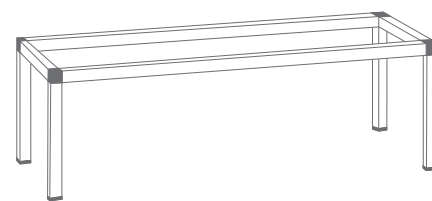

COD. V8611..SILVER COD. V8615..BLACK

Strutture in metallo

• Metal frames

Alzata modulare quadrata

• Podium, modular, square

| | | | | | | master |
|-------------|-----------|---------|---------------|----------|---|--------|
| V86__42 Q01 | 17,5x17,5 | h9,5cm | 6,7/8x6,7/8 | h3,3/4in | 1 | 1 |
| V86__42 Q02 | 17,5x17,5 | h16cm | 6,7/8x6,7/8 | h6,1/4in | 1 | 1 |
| V86__42 Q03 | 17,5x17,5 | h22,5cm | 6,7/8x6,7/8 | h8,7/8in | 1 | 1 |
| V86__42 Q04 | 35x35 | h9,5cm | 13,3/4x13,3/4 | h3,3/4in | 1 | 1 |
| V86__42 Q05 | 35x35 | h16cm | 13,3/4x13,3/4 | h6,1/4in | 1 | 1 |
| V86__42 Q06 | 35x35 | h22,5cm | 13,3/4x13,3/4 | h8,7/8in | 1 | 1 |

Alzata modulare rettangolare

• Podium, modular, rectangular

| | | | | | | |
|-------------|-----------|---------|---------------|----------|---|---|
| V86__42 R01 | 17,5x35 | h9,5cm | 6,7/8x13,3/4 | h3,3/4in | 1 | 1 |
| V86__42 R02 | 17,5x35 | h16cm | 6,7/8x13,3/4 | h6,1/4in | 1 | 1 |
| V86__42 R03 | 17,5x35 | h22,5cm | 6,7/8x13,3/4 | h8,7/8in | 1 | 1 |
| V86__42 R04 | 17,5x52,5 | h9,5cm | 6,7/8x20,5/8 | h3,3/4in | 1 | 1 |
| V86__42 R05 | 17,5x52,5 | h16cm | 6,7/8x20,5/8 | h6,1/4in | 1 | 1 |
| V86__42 R06 | 17,5x52,5 | h22,5cm | 6,7/8x20,5/8 | h8,7/8in | 1 | 1 |
| V86__42 R07 | 35x52,5 | h9,5cm | 13,3/4x20,5/8 | h3,3/4in | 1 | 1 |
| V86__42 R08 | 35x52,5 | h16cm | 13,3/4x20,5/8 | h6,1/4in | 1 | 1 |
| V86__42 R09 | 35x52,5 | h22,5cm | 13,3/4x20,5/8 | h8,7/8in | 1 | 1 |