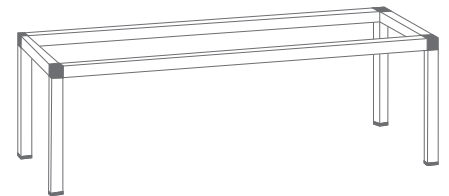

COD. V8611..SILVER COD. V8615..BLACK

Strutture in metallo

• Metal frames

Alzata modulare quadrata

• Podium, modular, square

						master
V86__42 Q01	17,5x17,5	h9,5cm	6,7/8x6,7/8	h3,3/4in	1	
V86__42 Q02	17,5x17,5	h16cm	6,7/8x6,7/8	h6,1/4in	1	
V86__42 Q03	17,5x17,5	h22,5cm	6,7/8x6,7/8	h8,7/8in	1	
V86__42 Q04	35x35	h9,5cm	13,3/4x13,3/4	h3,3/4in	1	
V86__42 Q05	35x35	h16cm	13,3/4x13,3/4	h6,1/4in	1	
V86__42 Q06	35x35	h22,5cm	13,3/4x13,3/4	h8,7/8in	1	

Alzata modulare rettangolare

• Podium, modular, rectangular

V86__42 R01	17,5x35	h9,5cm	6,7/8x13,3/4	h3,3/4in	1	
V86__42 R02	17,5x35	h16cm	6,7/8x13,3/4	h6,1/4in	1	
V86__42 R03	17,5x35	h22,5cm	6,7/8x13,3/4	h8,7/8in	1	
V86__42 R04	17,5x52,5	h9,5cm	6,7/8x20,5/8	h3,3/4in	1	
V86__42 R05	17,5x52,5	h16cm	6,7/8x20,5/8	h6,1/4in	1	
V86__42 R06	17,5x52,5	h22,5cm	6,7/8x20,5/8	h8,7/8in	1	
V86__42 R07	35x52,5	h9,5cm	13,3/4x20,5/8	h3,3/4in	1	
V86__42 R08	35x52,5	h16cm	13,3/4x20,5/8	h6,1/4in	1	
V86__42 R09	35x52,5	h22,5cm	13,3/4x20,5/8	h8,7/8in	1	