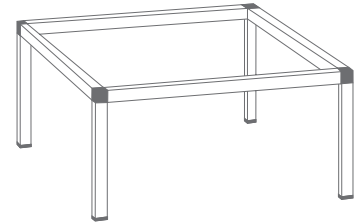

COD. V8611..SILVER COD. V8615..BLACK

Strutture in metallo

• Metal frames

Alzata modulare quadrata

• Podium, modular, square

						master
V86__42 Q01	17,5x17,5	h9,5cm	6,7/8x6,7/8	h3,3/4in	1	
V86__42 Q02	17,5x17,5	h16cm	6,7/8x6,7/8	h6,1/4in	1	
V86__42 Q03	17,5x17,5	h22,5cm	6,7/8x6,7/8	h8,7/8in	1	
V86__42 Q04	35x35	h9,5cm	13,3/4x13,3/4	h3,3/4in	1	
V86__42 Q05	35x35	h16cm	13,3/4x13,3/4	h6,1/4in	1	
V86__42 Q06	35x35	h22,5cm	13,3/4x13,3/4	h8,7/8in	1	

Alzata modulare rettangolare

• Podium, modular, rectangular

V86__42 R01	17,5x35	h9,5cm	6,7/8x13,3/4	h3,3/4in	1	
V86__42 R02	17,5x35	h16cm	6,7/8x13,3/4	h6,1/4in	1	
V86__42 R03	17,5x35	h22,5cm	6,7/8x13,3/4	h8,7/8in	1	
V86__42 R04	17,5x52,5	h9,5cm	6,7/8x20,5/8	h3,3/4in	1	
V86__42 R05	17,5x52,5	h16cm	6,7/8x20,5/8	h6,1/4in	1	
V86__42 R06	17,5x52,5	h22,5cm	6,7/8x20,5/8	h8,7/8in	1	
V86__42 R07	35x52,5	h9,5cm	13,3/4x20,5/8	h3,3/4in	1	
V86__42 R08	35x52,5	h16cm	13,3/4x20,5/8	h6,1/4in	1	
V86__42 R09	35x52,5	h22,5cm	13,3/4x20,5/8	h8,7/8in	1	