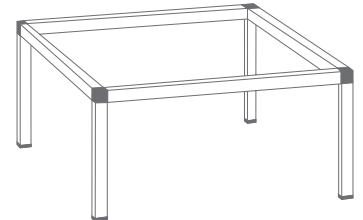

COD. V8611..SILVER COD. V8615..BLACK

Strutture in metallo • Metal frames

Alzata modulare quadrata • Podium, modular, square

Model	W	D	H	W	D	H	master
V86__42 Q01	17,5x17,5	h9,5cm	6,7/8x6,7/8	h3,3/4in			1
V86__42 Q02	17,5x17,5	h16cm	6,7/8x6,7/8	h6,1/4in			1
V86__42 Q03	17,5x17,5	h22,5cm	6,7/8x6,7/8	h8,7/8in			1
V86__42 Q04	35x35	h9,5cm	13,3/4x13,3/4	h3,3/4in			1
V86__42 Q05	35x35	h16cm	13,3/4x13,3/4	h6,1/4in			1
V86__42 Q06	35x35	h22,5cm	13,3/4x13,3/4	h8,7/8in			1