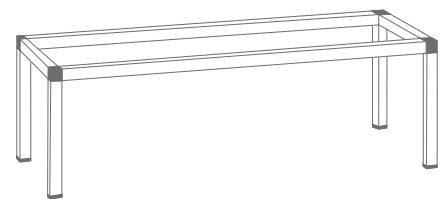

Alzata modulare rettangolare • Podium, modular, rectangular

V86__42 R01	17,5x35	h9,5cm	6,7/8x13,3/4	h3,3/4in	1
V86__42 R02	17,5x35	h16cm	6,7/8x13,3/4	h6,1/4in	1
V86__42 R03	17,5x35	h22,5cm	6,7/8x13,3/4	h8,7/8in	1
V86__42 R04	17,5x52,5	h9,5cm	6,7/8x20,5/8	h3,3/4in	1
V86__42 R05	17,5x52,5	h16cm	6,7/8x20,5/8	h6,1/4in	1
V86__42 R06	17,5x52,5	h22,5cm	6,7/8x20,5/8	h8,7/8in	1
V86__42 R07	35x52,5	h9,5cm	13,3/4x20,5/8	h3,3/4in	1
V86__42 R08	35x52,5	h16cm	13,3/4x20,5/8	h6,1/4in	1
V86__42 R09	35x52,5	h22,5cm	13,3/4x20,5/8	h8,7/8in	1