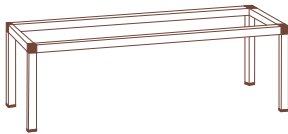

- The metal podium are created to satisfy the different needs of space and consumption. They are easy excellent example of modular concept allowing the composition of 5 different sizes of base (2 square and 3 rectangular) for 3 different heights. By being creative it is possible to adapt Mix&Play Buffet to any kind of space and always provide new and fantastic Buffet!

Strutture in metallo

• Metal frames

Alzata modulare quadrata

• Podium, modular, square

master

V86 11 42 Q01	17,5x17,5	h9,5cm	6,7/8x6,7/8	h3,3/4in	1
V86 11 42 Q02	17,5x17,5	h16cm	6,7/8x6,7/8	h6,1/4in	1
V86 11 42 Q03	17,5x17,5	h22,5cm	6,7/8x6,7/8	h8,7/8in	1
V86 11 42 Q04	35x35	h9,5cm	13,3/4x13,3/4	h3,3/4in	1
V86 11 42 Q05	35x35	h16cm	13,3/4x13,3/4	h6,1/4in	1
V86 11 42 Q06	35x35	h22,5cm	13,3/4x13,3/4	h8,7/8in	1

Alzata modulare rettangolare

• Podium, modular, rectangular

V86 11 42 R01	17,5x35	h9,5cm	6,7/8x13,3/4	h3,3/4in	1
V86 11 42 R02	17,5x35	h16cm	6,7/8x13,3/4	h6,1/4in	1
V86 11 42 R03	17,5x35	h22,5cm	6,7/8x13,3/4	h8,7/8in	1
V86 11 42 R04	17,5x52,5	h9,5cm	6,7/8x20,5/8	h3,3/4in	1
V86 11 42 R05	17,5x52,5	h16cm	6,7/8x20,5/8	h6,1/4in	1
V86 11 42 R06	17,5x52,5	h22,5cm	6,7/8x20,5/8	h8,7/8in	1
V86 11 42 R07	35x52,5	h9,5cm	13,3/4x20,5/8	h3,3/4in	1
V86 11 42 R08	35x52,5	h16cm	13,3/4x20,5/8	h6,1/4in	1
V86 11 42 R09	35x52,5	h22,5cm	13,3/4x20,5/8	h8,7/8in	1